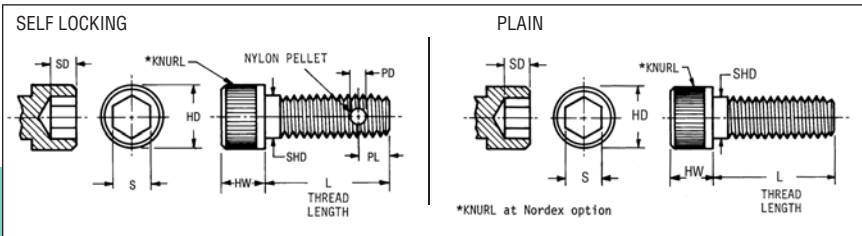

SOCKET HEAD SCREWS

INCH

PLAIN and SELF LOCKING – THREAD CLASS 3A

Material: 300 Series Stainless Steel.

Nylon locking element.

Nylon Specifications: Temperature Range: -70° to +250°F

Knurling, Patch or Pellet at Nordex option.

ORDER BY CATALOG NUMBER

DIMENSIONAL DATA							
Screw Size	HD	HW	SHD	S	SD	PD	PL
#0-80	.096	.060	.060	.050	.025	.022	.031
#2-56	.140	.086	.086	5/64	.038	.030	.063
#4-40	.183	.112	.112	3/32	.051	.063	.093
#6-32	.226	.138	.138	7/64	.064	.080	.109
#8-32	.270	.164	.164	9/64	.077	.093	.109
#10-32	.312	.190	.190	5/32	.090	.093	.140
1/4-20	.375	.250	.250	3/16	.120	.110	.150

Thread Length L	Catalog Number							
	#0 - 80	#0 - 80	#2- 56	#2- 56	#4 - 40	#4 - 40	#6 - 32	#6 - 32
	PLAIN	LOCKING	PLAIN	LOCKING	PLAIN	LOCKING	PLAIN	LOCKING
1/8	DKS-A1-1	DKX-N1-1	DKS-A2-1	DKX-N2-1	-	-	-	-
3/16	DKS-A1-2	DKX-N1-2	DKS-A2-2	DKX-N2-2	DKS-A3-2	DKX-N3-2	DKS-A4-2	DKX-N4-2
1/4	DKS-A1-3	DKX-N1-3	DKS-A2-3	DKX-N2-3	DKS-A3-3	DKX-N3-3	DKS-A4-3	DKX-N4-3
5/16	DKS-A1-4	DKX-N1-4	DKS-A2-4	DKX-N2-4	DKS-A3-4	DKX-N3-4	DKS-A4-4	DKX-N4-4
3/8	-	-	DKS-A2-5	DKX-N2-5	DKS-A3-5	DKX-N3-5	DKS-A4-5	DKX-N4-5
7/16	-	-	DKS-A2-6	DKX-N2-6	DKS-A3-6	DKX-N3-6	DKS-A4-6	DKX-N4-6
1/2	-	-	DKS-A2-7	DKX-N2-7	DKS-A3-7	DKX-N3-7	DKS-A4-7	DKX-N4-7
5/8	-	-	-	-	-	-	DKS-A4-8	DKX-N4-8
3/4	-	-	-	-	-	-	DKS-A4-9	DKX-N4-9